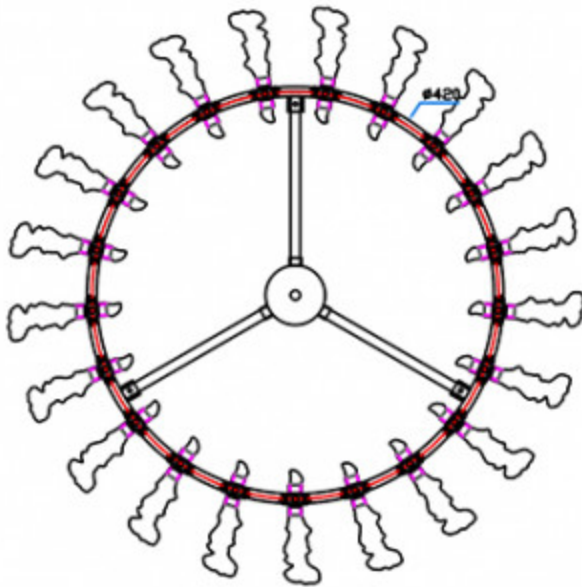

Installation instructions

07695-60, 36-29

LED 40W

Collection: Neoclassic
Ceiling Lamps

AC 220V 50-60Hz