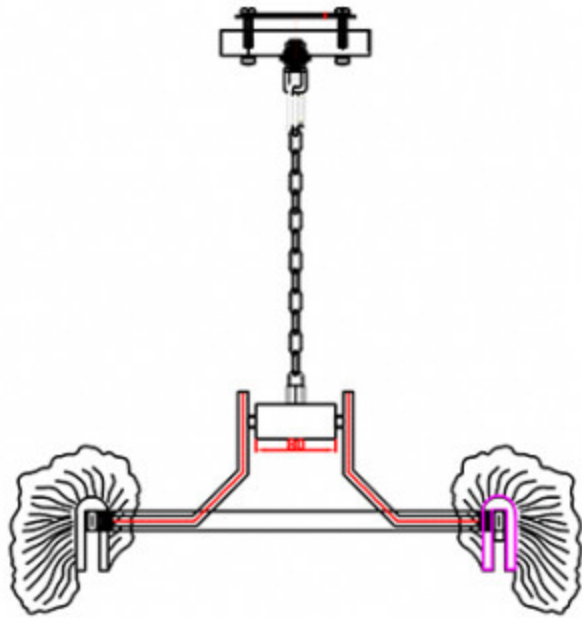

Installation instructions

07695-60, 36-29

LED 40W

Collection: Neoclassic
Ceiling Lamps

AC 220V 50-60Hz