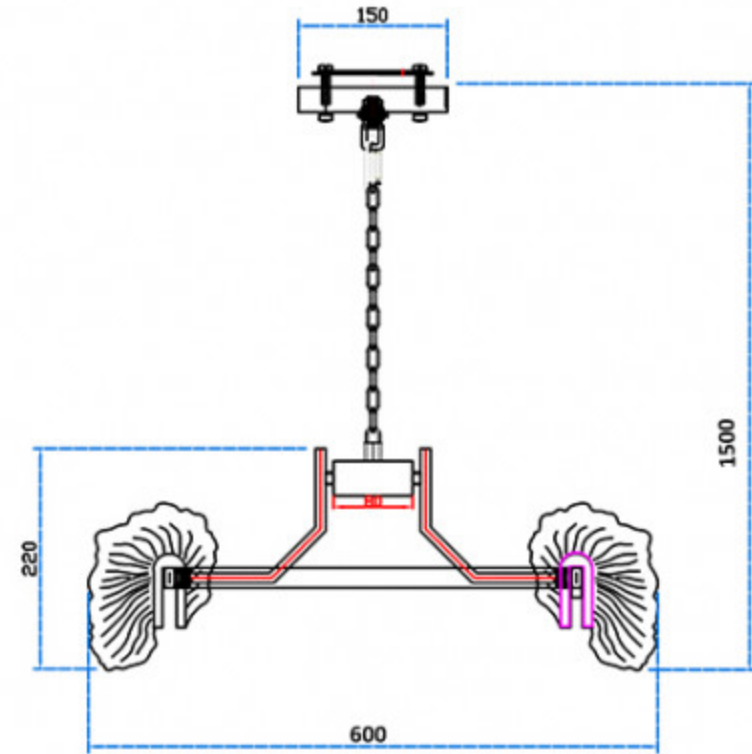

Installation instructions

07695-60, 36-29

LED 40W

Collection: Neoclassic
Ceiling Lamps

AC 220V 50-60Hz